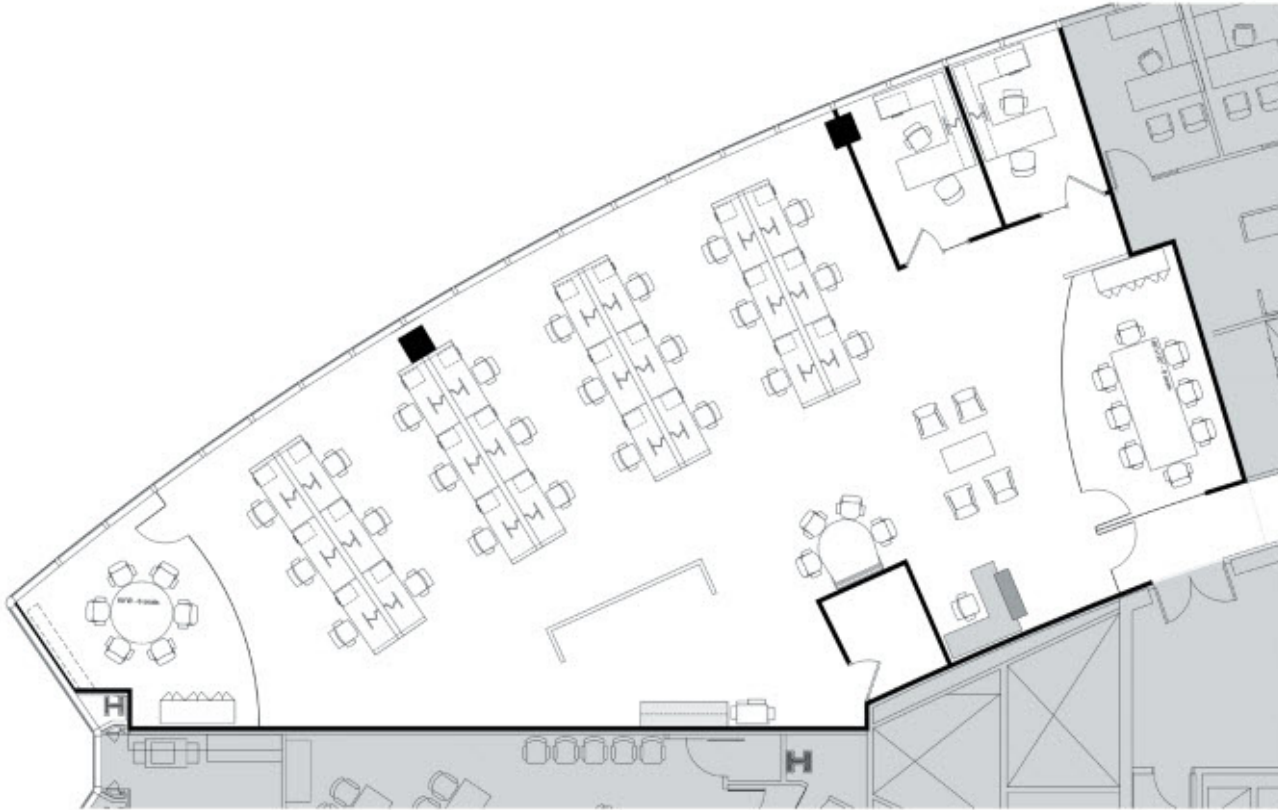

OFFICE SPACE THAT **WORKS** AS HARD AS YOU DO

71 SOUTH WACKER

- SUITE 3440 - 4,113 SF

CONTACT:

Brad Despot, 312.448.7952, BRAD.DESPOT@AVISIONYOUNG.COM

READY NOW[®]
OFFICES

TheChicagoCollection.com

 **IRVINE COMPANY**

OFFICE SPACE THAT **WORKS** AS HARD AS YOU DO

71 SOUTH WACKER

- SUITE 3440 - 4,113 SF

4,113 RSF

CONTACT:

Brad Despot, 312.448.7952, BRAD.DESPOT@AVISIONYOUNG.COM

**READY NOW[®]
OFFICES**

TheChicagoCollection.com