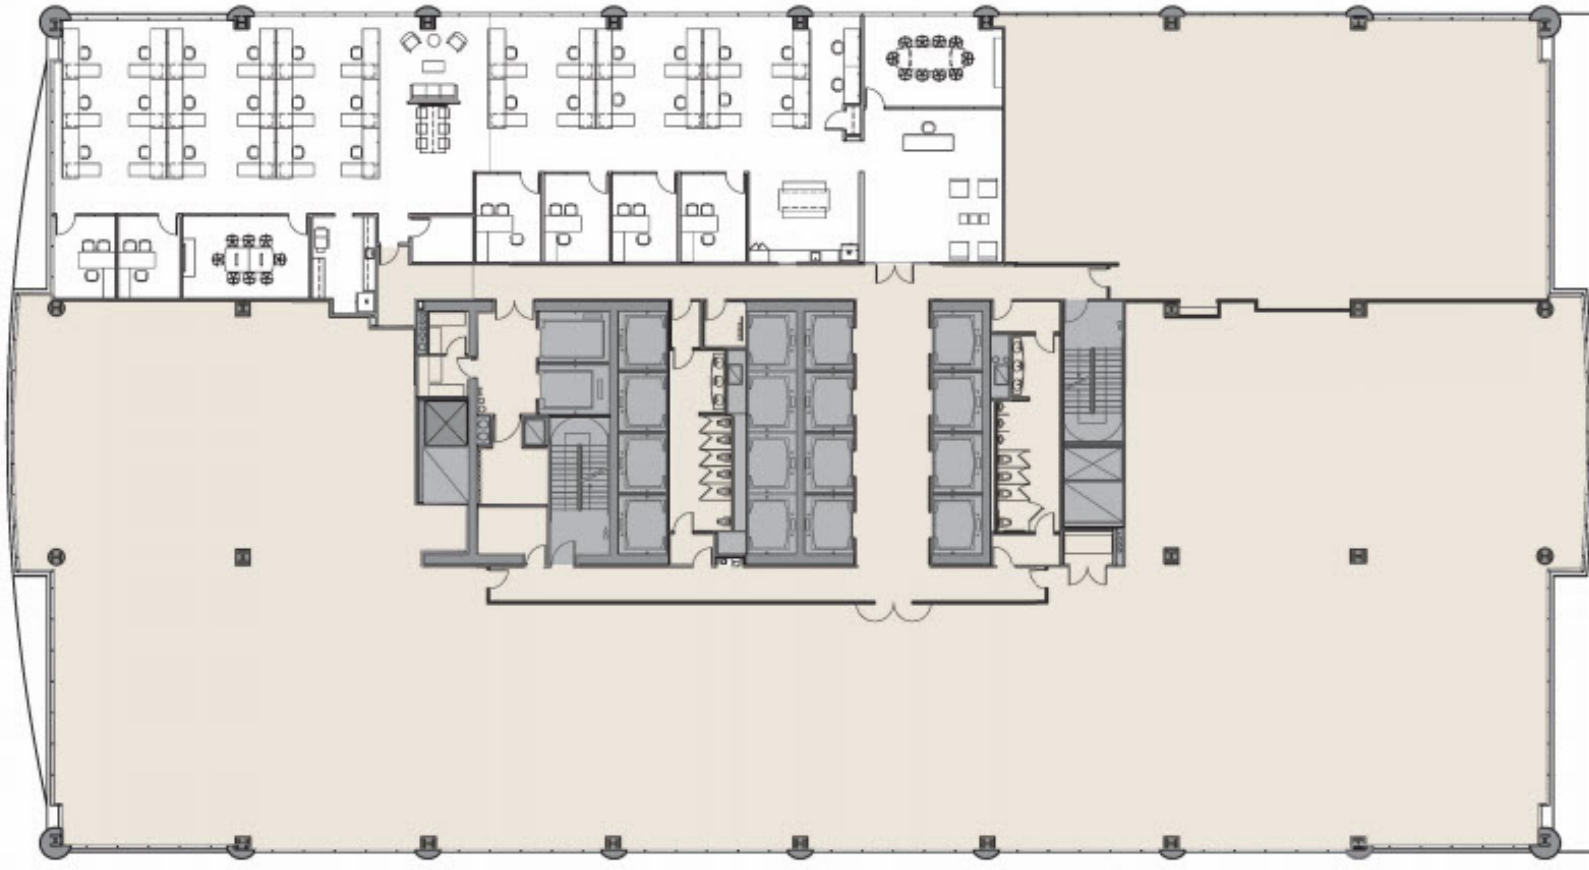

OFFICE SPACE THAT **WORKS** AS HARD AS YOU DO

ONE NORTH WACKER

- SUITE 2405 - 7,960 SF

CONTACT:

Annie Nicolau, 312.448.7956, ANNIE.NICOLAU@AVISONYOUNG.COM

READY NOW[®]
OFFICES

TheChicagoCollection.com

OFFICE SPACE THAT **WORKS** AS HARD AS YOU DO

ONE NORTH WACKER

- SUITE 2405 - 7,960 SF

CONTACT:

Annie Nicolau, 312.448.7956, ANNIE.NICOLAU@AVISONYOUNG.COM

READY NOW[®]
OFFICES

TheChicagoCollection.com

OFFICE SPACE THAT **WORKS** AS HARD AS YOU DO

ONE NORTH WACKER

- SUITE 2405 - 7,960 SF

CONTACT:

Annie Nicolau, 312.448.7956, ANNIE.NICOLAU@AVISONYOUNG.COM

READY NOW[®]
OFFICES

TheChicagoCollection.com

OFFICE SPACE THAT **WORKS** AS HARD AS YOU DO

ONE NORTH WACKER

- SUITE 2405 - 7,960 SF