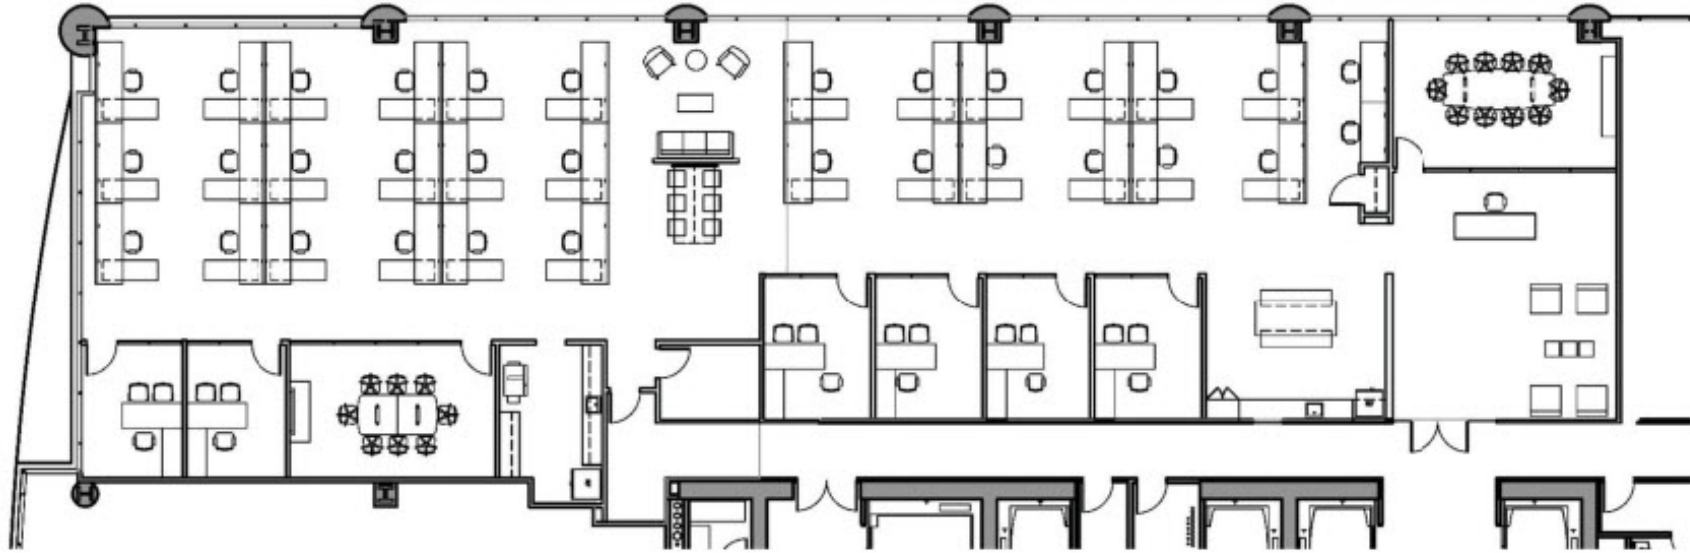

OFFICE SPACE THAT **WORKS** AS HARD AS YOU DO

ONE NORTH WACKER

- SUITE 2405 - 7,960 SF

CONTACT:

Annie Nicolau, 312.448.7956, ANNIE.NICOLAU@AVISONYOUNG.COM

READY NOW[®]
OFFICES

TheChicagoCollection.com

OFFICE SPACE THAT **WORKS** AS HARD AS YOU DO

ONE NORTH WACKER

- SUITE 2405 - 7,960 SF

CONTACT:

Annie Nicolau, 312.448.7956, ANNIE.NICOLAU@AVISONYOUNG.COM

READY NOW[®]
OFFICES

TheChicagoCollection.com

OFFICE SPACE THAT **WORKS** AS HARD AS YOU DO

ONE NORTH WACKER

- SUITE 2405 - 7,960 SF

CONTACT:

Annie Nicolau, 312.448.7956, ANNIE.NICOLAU@AVISONYOUNG.COM

READY NOW[®]
OFFICES

TheChicagoCollection.com

OFFICE SPACE THAT **WORKS** AS HARD AS YOU DO

ONE NORTH WACKER

- SUITE 2405 - 7,960 SF