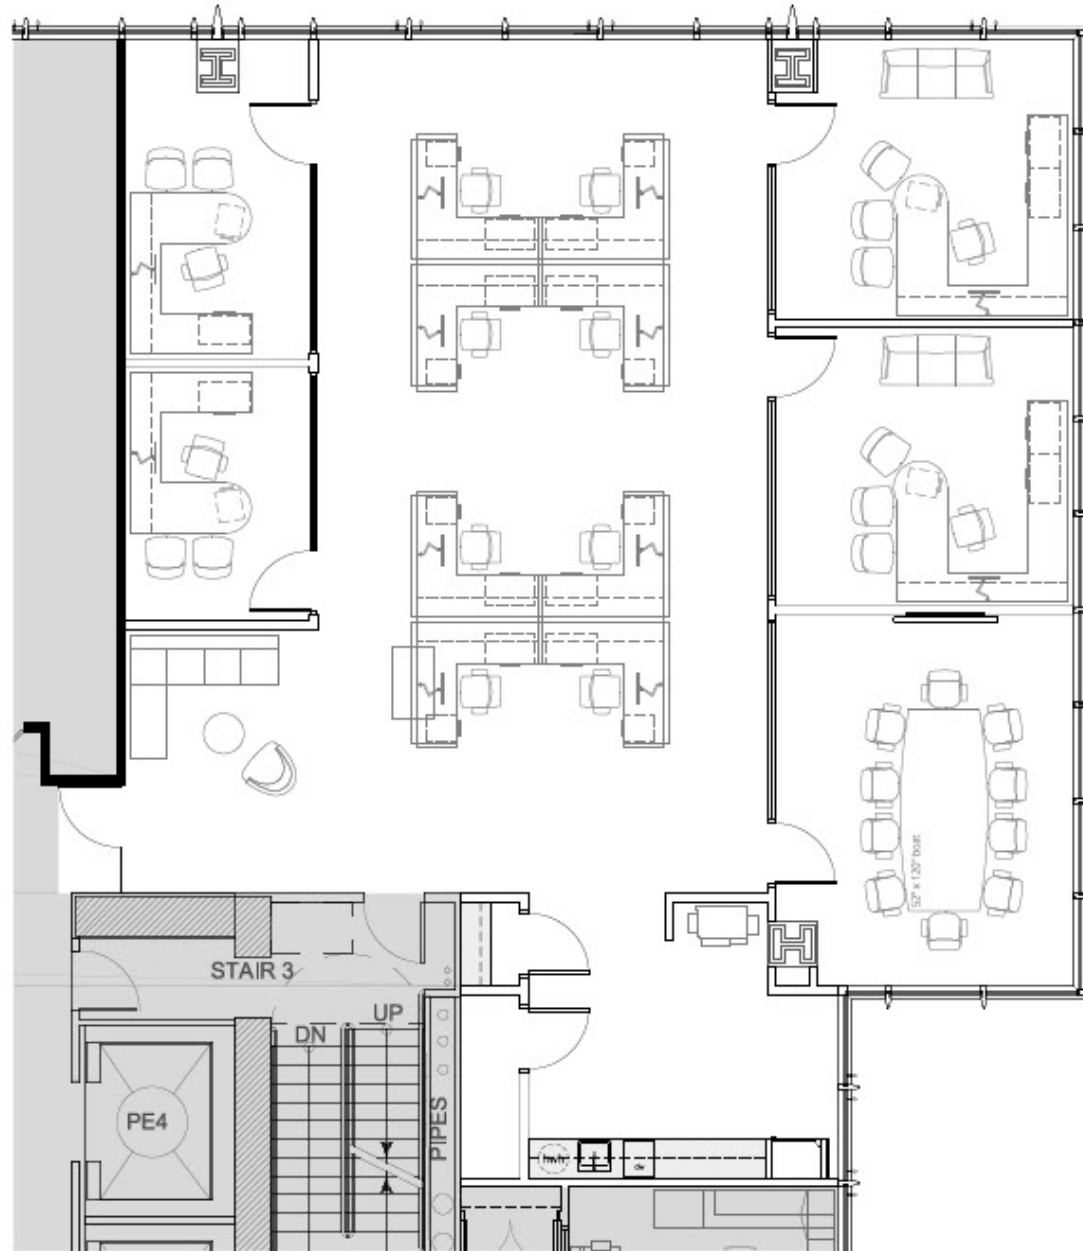

OFFICE SPACE THAT **WORKS** AS HARD AS YOU DO

**300 NORTH LASALLE**

- SUITE 2080 - 2,987 SF

**CONTACT:**

Wendy Katz, 312.819.1175, WENDY.KATZ@CUSHWAKE.COM

**ReadyNow<sup>®</sup>**  
TheChicagoCollection.com